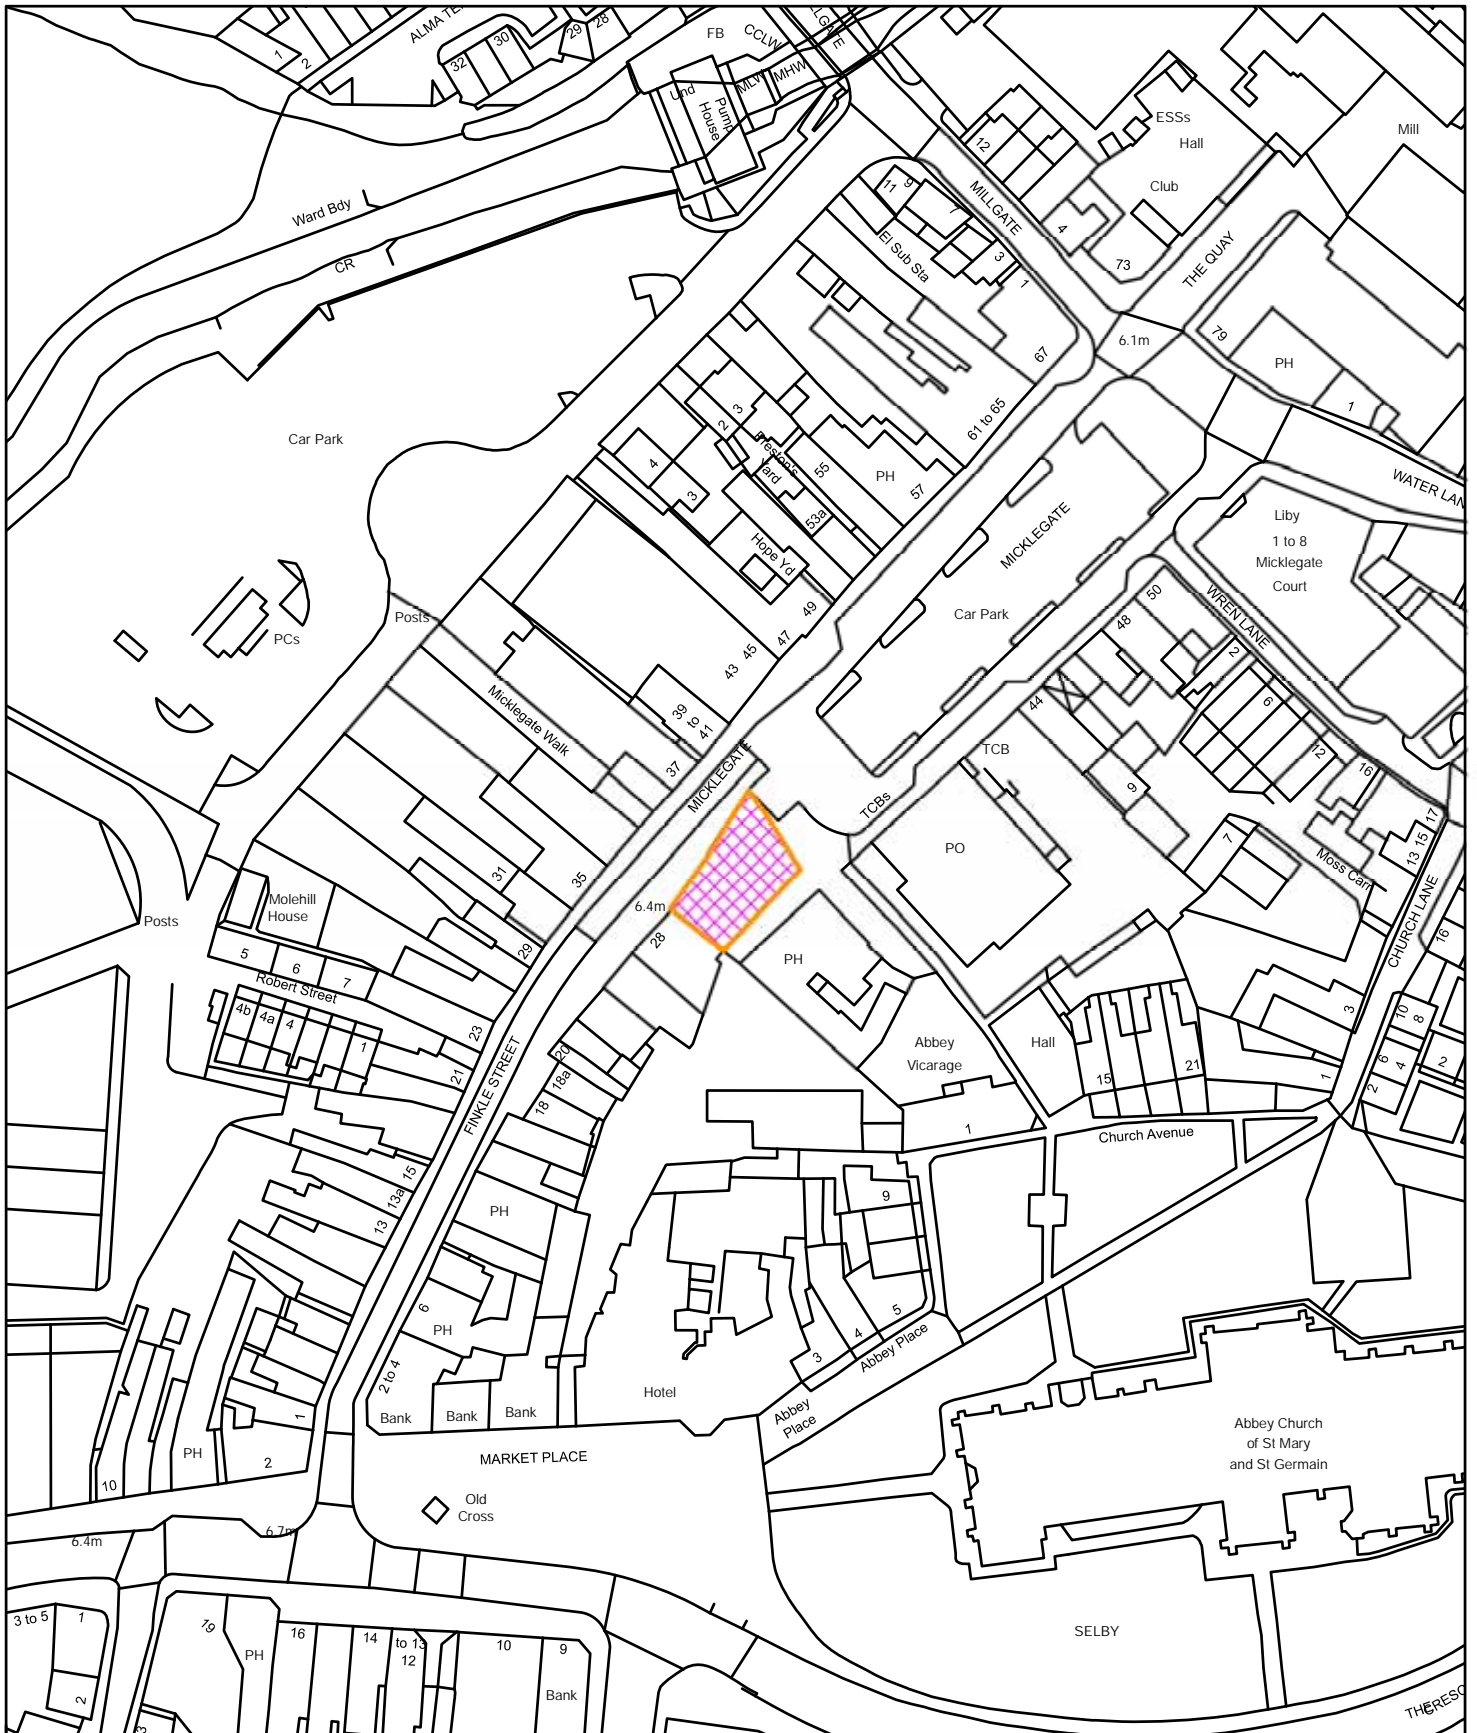

Micklegate, Selby  
2021/0302/ADV

- Reproduced from the Ordnance Survey mapping with the permission of Her Majesty's Stationary Office. Unauthorised reproduction infringes Crown Copyright and may lead to prosecution or civil proceedings © Crown Copyright
- Selby District Council Licence No. 100018656
- This copy has been produced specifically for Planning and Building Control purposes only. No further copies may be made.

1:1,250